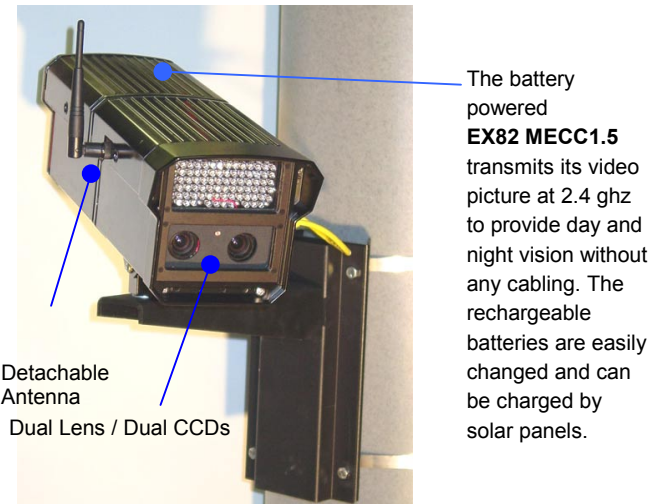

Key Features

- Wireless night vision to 100 ft (30m)
- Completely wireless
- No Plug. Just Play.™
- Transmit day or night vision
- Accurate color without IR bleed
- Night vision without focus shift
- i/o ports for power in and video out
- Detachable antenna
- 3 hour detachable / rechargeable battery
- Video-out port for LCD positioning

Product Description

The EX82 MECC is a deployable Integrated Day/Night (IDN™) camera incorporating infrared night vision, two CCD sensors, two varifocal lenses, RF transmission and rechargeable batteries. Designed for professional use where accurate color-by-day and precise high S/N monochrome-by-night are necessary. **Perfect Color by Day. Perfected Infrared-Mono by night.** No focus shift. No color sensitivity to IR bleed. Outstanding IR performance to 100 feet at only 18 Watts. All achieved without wires in what is called **No Plug. Just Play.™** Ideal for rapid deployment, emergency response, event monitoring and temporary CCTV.

- Tried & Tested by USAF Special Ops -

New Features

- MECC i/o ports for versatility
- IP68 weatherproof connectors
- Extreme environment connector cable
- Detachable antenna
- Faster battery exchange
- Heavy duty wall bracket
- Pole mount adaptor (optional)

A&E

- Available upon request
  Contact: sales@ExtremeCCTV.com

Product Image

Specifications are subject to change without notice
Patent Pending - © Extreme CCTV Inc. 2005

EX82-MECC-1.5_TS_050101

Dealer/Distributor

UK / Europe
USA / Canada
Toll Free (NA)

Tel: + 44 (0) 1670 730 187
Fax: + 44 (0) 1670 730 188
Tel: + 1 604 420 7711
Fax: + 1 604 420 3300
Tel: + 1 888 409 2288
www.ExtremeCCTV.com