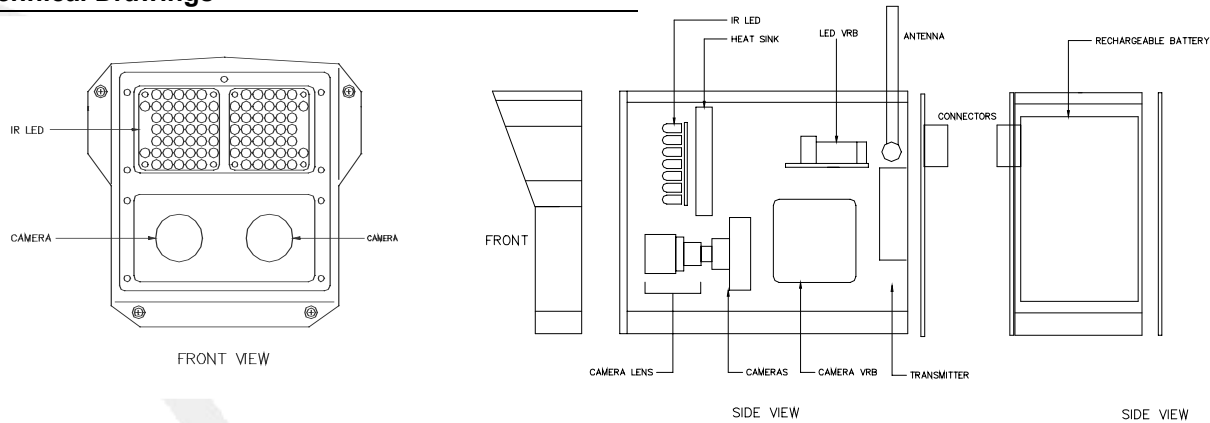

Technical Drawings

Specifications

CCD Cameras (see CCD specs)	SX400 - Mono 1/3" LXR, 420 TVL C700 - Color 1/3" CCD, 480 TVL	Dimensions EX82 w/ Battery	130mm (H) x 134.5mm (W) x 212mm (L) 5.12" (H) x 5.30" (W) x 8.35" (L)
Min. Illumination	ZERO (0) LUX – Operates in Dark	Weight – EX82	4.8 lbs (2.2 kg)
Dual Lenses	4 - 8 mm VF Auto-Iris - for day sensor 4 - 8 mm VF - for night sensor	Weight - Transmitter	0.05 lbs (0.02 kg)
Infrared Type	90 LEDs, Elliptical FHB Type	Weight – RX27	2.6 lbs (1.2 kg)
IR Wavelength	850 nm or (940 nm optional)	Weight - Battery	8.8 lbs (4.0 kg)
Photocell	Adjustable on / off level	Transmitter	2.4 GHz, 4 channel, Rubber Duck antenna
Power Control	Voltage Regulator w/ Power Settings	Receiver	2.4 GHz, 4 channel, patch antenna
Consumption	12 Watt to 22 Watt Adjustable	Battery	7 amp hour, rechargeable, quick-connect, sealed lead-acid
Window	Polycarbonate 1/4" on metal frame	Night-Time	3.0 hours at Max. power setting
Voltage	12 VDC	Performance	6.0 hours at Min. power setting
IR Intensity	Adjustable IR level	Housings - Color	Black – standard, white - optional
Construction	Robust aluminum casting / extrusion		

Note: All -50°C (and below) temperatures require special cold-crack cabling.

Part Numbers

By Kit:

- **EX82MC8.1-V4** EX82MECC 1.5, varifocal 4-8mm, 850nm
- **EX82MC9.1-V4** EX82MECC 1.5, varifocal 4-8mm, 940nm
- **EX82MC8.1-V6** EX82MECC 1.5, varifocal 6-15mm, 850nm
- **EX82MC9.1-V6** EX82MECC 1.5, varifocal 6-15mm, 940

By Parts:

- **EX82D8.1-V4T** EX82MECC 1.5, varifocal 4-8mm, 850nm, with RF transmitter
- **EX82D9.1-V4T** EX82MECC 1.5, varifocal 4-8mm, 940nm, with RF transmitter
- **EX82D8.1-V6T** EX82MECC 1.5, varifocal 6-15mm, 850nm, with RF transmitter
- **EX82D9.1-V6T** EX82MECC 1.5, varifocal 6-15mm, 850nm, with RF transmitter

- **RX27-R2** 2.4 GHz receiver in all-weather housing
- **EXPS.003** Power Supply for Receiver (RX27-R2)
  120 VAC / 12VDC, 1.5 Amp
- **BX82-7** Back-pack battery, rechargeable SLA in all-weather housing
- **BX-CHG2** Battery pack charger, 3.8 lbs (1.7kg)