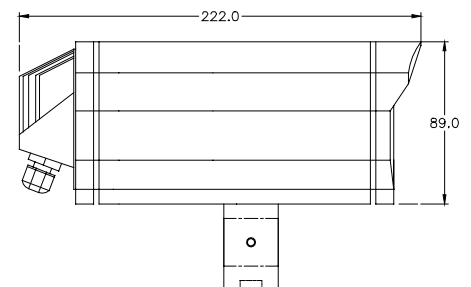

RX27-R2 2.4 GHz receiver in all-weather housing

Specifications are subject to change without notice
Patent Pending - © Extreme CCTV Inc. 2005

EX82-MECC-1.5_TS_050101

Dealer/Distributor

UK / Europe
USA / Canada
Toll Free (NA)

Tel: + 44 (0) 1670 730 187
Fax: + 44 (0) 1670 730 188
Tel: + 1 604 420 7711
Fax: + 1 604 420 3300
Tel: + 1 888 409 2288
www.ExtremeCCTV.com