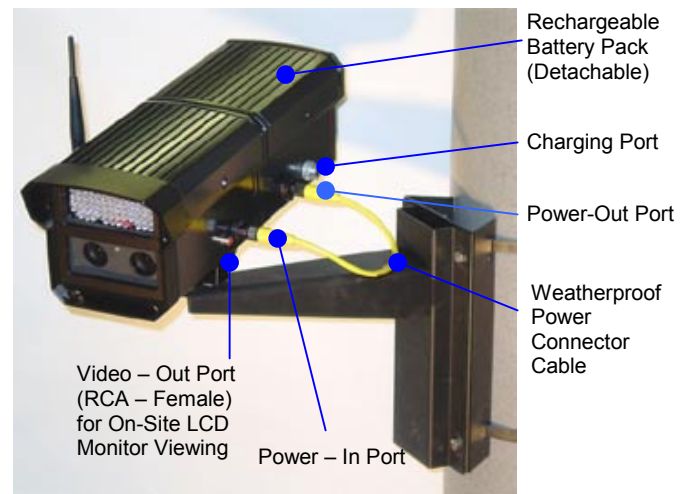

Key Features

- Wireless night vision to 100 ft (30m)
- Completely wireless
- No Plug. Just Play.™
- Transmit day or night vision
- Accurate color without IR bleed
- Night vision without focus shift
- i/o ports for power in and video out
- Detachable antenna
- 3 hour detachable / rechargeable battery
- Video-out port for LCD positioning

Product Description

The EX82 MECC is a deployable Integrated Day/Night (IDN™) camera incorporating infrared night vision, two CCD sensors, two varifocal lenses, RF transmission and rechargeable batteries. Designed for professional use where accurate color-by-day and precise high S/N monochrome-by-night are necessary. **Perfect Color by Day. Perfected Infrared-Mono by night.** No focus shift. No color sensitivity to IR bleed. Outstanding IR performance to 100 feet at only 18 Watts. All achieved without wires in what is called **No Plug. Just Play.™** Ideal for rapid deployment, emergency response, event monitoring and temporary CCTV.

- Tried & Tested by USAF Special Ops -

New Features

- MECC i/o ports for versatility
- IP68 weatherproof connectors
- Extreme environment connector cable
- Detachable antenna
- Faster battery exchange
- Heavy duty wall bracket
- Pole mount adaptor (optional)

A&E

- Available upon request
  Contact: sales@ExtremeCCTV.com

Product Image

Specifications are subject to change without notice
Patent Pending - © Extreme CCTV Inc. 2005

EX82-MECC-1.5_TS_050101

Dealer/Distributor

UK / Europe
USA / Canada
Toll Free (NA)

Tel: + 44 (0) 1670 730 187
Fax: + 44 (0) 1670 730 188
Tel: + 1 604 420 7711
Fax: + 1 604 420 3300
Tel: + 1 888 409 2288
www.ExtremeCCTV.com