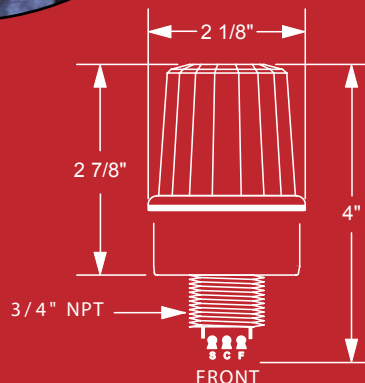

KFL24

LED Red Light Kit

"The KFL24 LED red Light Kit provides and added visual security to your existing Videolarm RHW or FDW camera housing system. Utilizing advanced LED technology, the KFL24 projects a strong alarm beacon visible in both day and night applications."

TWO WIRE HOOKUP:
S + C = STEADY
F + C = FLASHING
FOR DC ⊖ EQUALS C