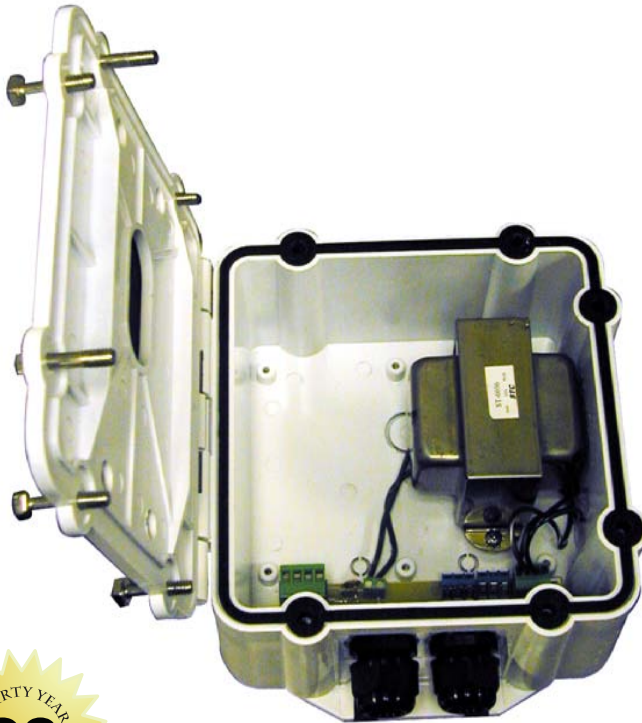

PB24 Power Box

PRODUCT FEATURES

- Designed to mate with Videolarm outdoor enclosures.
- Provides 4 amps of power at 24VAC.
- Designed to meet Nema 4 and IP 66 standards.
- Designed for direct conduit connections.
- Options include video and power surge protection 24Vac to 12dc Power supply (1 Amp)

APPLICATION:

Videolarm Wireless FusionDome™ shown with **PB24** Rugged Cast Aluminum Power Box - 220/115Vac input converting to 24Vac and 84W output power

PB24 POWER BOX Outdoor Power Supply

PRODUCT DESCRIPTION

The PB24 is an outdoor power supply design to complement Videolarm Outdoor enclosures. Unit comes standard with 4 amp power supply, designed for either 230Vac or 115Vac input with 24Vac output.

DIMENSIONAL DRAWINGS