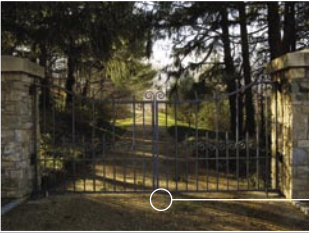

24/7 SURVEILLANCE

NUMBER PLATE CAPTURE

FACIAL RECOGNITION

ACTIVE IMAGING SOLUTIONS

Residential Security Solutions

EX40 Hi-Impact Integrated Day-Night™ Dome

- Exceptional daytime colour and night vision performance
- Omega™ LED geometry for 12m (40ft) of evenly distributed night vision
- Vandal-resistant, all-weather performance