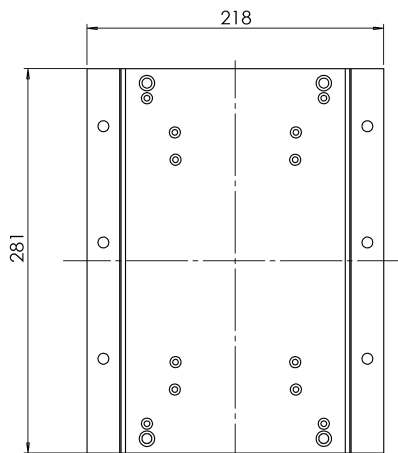

Product Description

A versatile wall mount adaptor that allows for easy installation of several power supply units. Thick aluminium plate construction is powder coated black.

Specifications

Material	Aluminum
Coating	Black / White
Weight	1.98 lbs (0.90 kg)
Max Load	100 lbs (45 kg.)
Dimensions	281 mm (H) x 218 mm (W) 11.24" (H) x 8.72" (W)

Technical Drawings