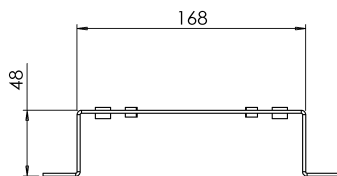

Product Description

A versatile wall mount adaptor that allows for easy installation of several power supply units. Thick aluminium plate construction is powder coated black.

Specifications

Material	Aluminum
Coating	Black / White
Weight	1.98 lbs (0.90 kg)
Max Load	100 lbs (45 kg.)
Dimensions	281 mm (H) x 218 mm (W) 11.24" (H) x 8.72" (W)

Technical Drawings