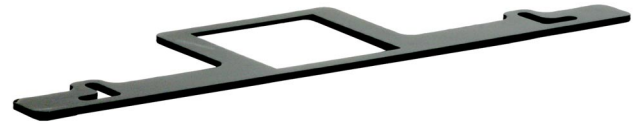

Product Image

Above: EXMB.012 Legacy T-Bar