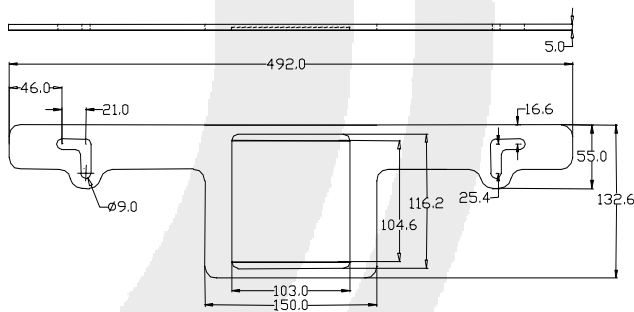

### Technical Drawings

Note: Dimensions in millimeters. 25.4 mm = 1 inch

### Specifications

<b>Construction</b>	Laser Cut Steel
<b>Finish</b>	Black (Standard) White (Optional) (to match Pelco Housing)
<b>Dimension</b>	492 mm x 132 mm x 5 mm 19.4" x 5.2" x 0.2"
<b>Weight</b>	1.9lbs (0.88 kg)