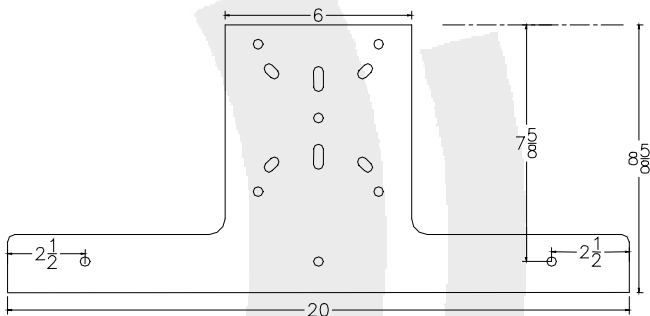

### Product Description

An effective metal T-Bar adapter that fits onto many industry standard brackets. The EXMB.010 adapter allows simple installation of two UF500 infrared illuminators.

### Technical Drawings

Note: Drawings are NTS: Dimensions in inches. 1" = 25.4 mm

### Specifications

<b>Construction</b>	1/8" thick aluminum
<b>Finish</b>	Black (Standard) White (Optional)
<b>Dimension</b>	508 mm x 219 mm 20" x 8.6"