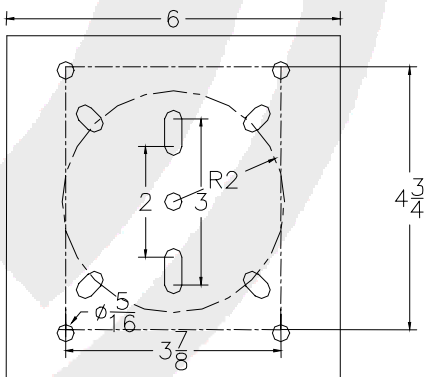

### Technical Drawings

Note: Drawings are NTS: Dimensions in inches. 1" = 25.4 mm

### Specifications

<b>Construction</b>	1/8" thick aluminum
<b>Finish</b>	Black (Standard) White (Optional)
<b>Dimension</b>	508 mm x 219 mm 20" x 8.6"