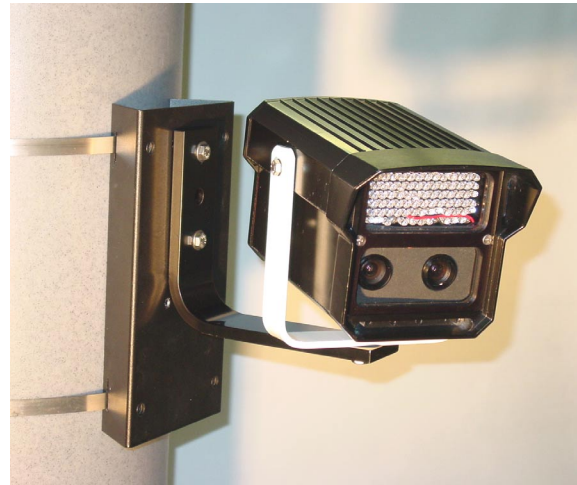

Product Description

A heavy duty U - bracket available as an option for EX38 and EX82 IDN cameras.

Key Features

- Quick installation to L – bracket
- Can be top hung or “cradle” supported

Technical Drawings

Drawing not available at time of printing.

Please request drawings for BRKU82 at Sales@ExtremeCCTV.com

Specifications

Material	Aluminum
Coating	Baked enamel
Weight	0.4 lbs (0.18 kg)
Color	Black – standard White - optional

Compatible Camera Housings

Extreme CCTV	EX82
Extreme CCTV	EX38

Part Numbers

BRKU82b	Black
BRKU82w	White

Product Image

Above and Below:

BRKU82 on a EXMB.020 wall bracket with an EX82DXL camera. BRKU82 is shown in white for illustrative purposes.