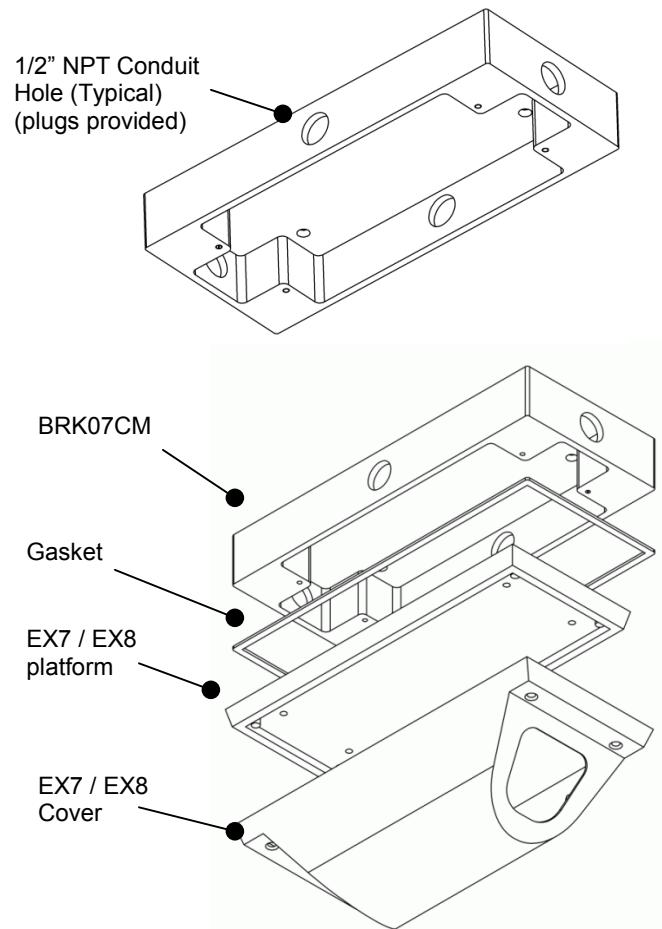

Product Description

The BRK07CM provides a platform base for Extreme CCTV EX7 and EX8 cameras. This platform allows for easy fitting to conduit connectors.

Technical Drawings

Note: All numbers in millimetres

Specifications

Construction	CNC Milled Aluminum
Finish	Painted, White – standard Black - available
Dimension	40mm (W) x 276mm (L) x 120mm (H) 1.6" (W) x 10.9" (L) x 4.7" (H)
Weight	2.6 lbs (1.2 kg)

Product Image