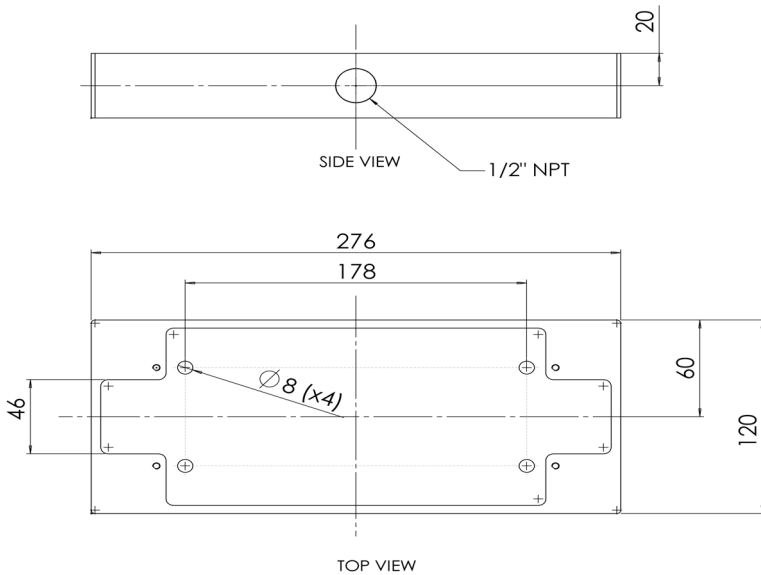

Product Description

The BRK07CM provides a platform base for Extreme CCTV EX7 and EX8 cameras. This platform allows for easy fitting to conduit connectors.

Technical Drawings

Note: All numbers in millimetres

Specifications

Construction	CNC Milled Aluminum
Finish	Painted, White – standard Black - available
Dimension	40mm (W) x 276mm (L) x 120mm (H) 1.6" (W) x 10.9" (L) x 4.7" (H)
Weight	2.6 lbs (1.2 kg)

Product Image