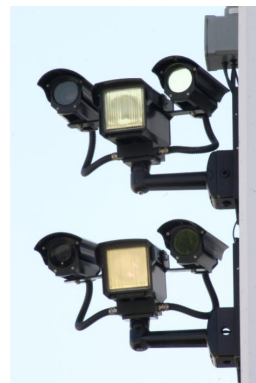

REG® License Plate Capture Nabs Casino Crooks

REG License Plate Capture Cameras have improved casino security across North America by providing effective vehicle surveillance and access control. At Rainbow Casino, MS, police used images from REG cameras to finally capture a criminal who repeatedly preyed on vulnerable adults. The culprit had frustrated authorities for months, cheating victims of cash, bank cards, PINs and checks. Cooperating with the Mississippi Office of the Attorney General, Rainbow Casino delivered a clear license plate and vehicle image which led to the arrest. The accused pleaded guilty to the charges and received a jail term of several years.

Solution

REG Cameras for Effective 24/7 License Plate Capture

- REG cameras “Get the Plate” of every vehicle entering & exiting the casino
- Award-winning active-infrared and filtering technology overcome problems associated with reflectivity, glare, headlights, darkness and speed
- High-resolution imaging delivers clear and usable images of license plates
- REG provides real-time plate capture and irrefutable evidence

Related Documents

- [Casino Security in Las Vegas](#)
- [Stolen Vehicles on the Rise](#)
- [REG at Naval Bases](#)
- [Highway Rest Stops Get REG](#)
- [Big Ben Gets Big Brother](#)

REG cameras show clear images of license plates, irrefutable evidence that helped police convict a criminal preying on senior citizens.

REG cameras are used for effective license plate imaging at casinos across the country. REG-DUAL models, like the multi-lane installation above, deliver both plate images & overview images of the vehicle.