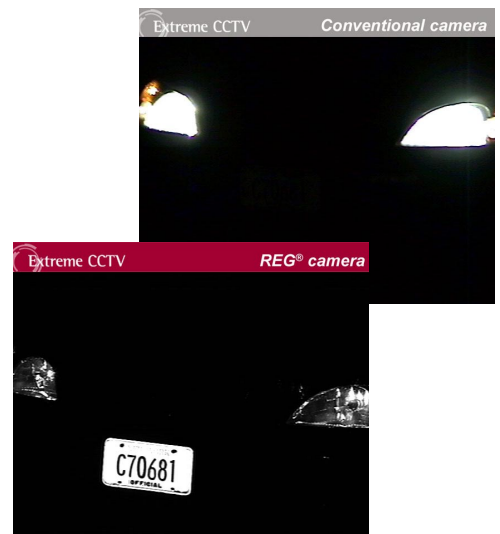

REG® License Plate Capture Nabs Casino Crooks

REG License Plate Capture Cameras have improved casino security across North America by providing effective vehicle surveillance and access control. At Rainbow Casino, MS, police used images from REG cameras to finally capture a criminal who repeatedly preyed on vulnerable adults. The culprit had frustrated authorities for months, cheating victims of cash, bank cards, PINs and checks. Cooperating with the Mississippi Office of the Attorney General, Rainbow Casino delivered a clear license plate and vehicle image which led to the arrest. The accused pleaded guilty to the charges and received a jail term of several years.

Solution

REG Cameras for Effective 24/7 License Plate Capture

- REG cameras “Get the Plate” of every vehicle entering & exiting the casino
- Award-winning active-infrared and filtering technology overcome problems associated with reflectivity, glare, headlights, darkness and speed
- High-resolution imaging delivers clear and usable images of license plates
- REG provides real-time plate capture and irrefutable evidence

Related Documents

- [Casino Security in Las Vegas](#)
- [Stolen Vehicles on the Rise](#)
- [REG at Naval Bases](#)
- [Highway Rest Stops Get REG](#)
- [Big Ben Gets Big Brother](#)

REG cameras show clear images of license plates, irrefutable evidence that helped police convict a criminal preying on senior citizens.

REG cameras are used for effective license plate imaging at casinos across the country. REG-DUAL models, like the multi-lane installation above, deliver both plate images & overview images of the vehicle.